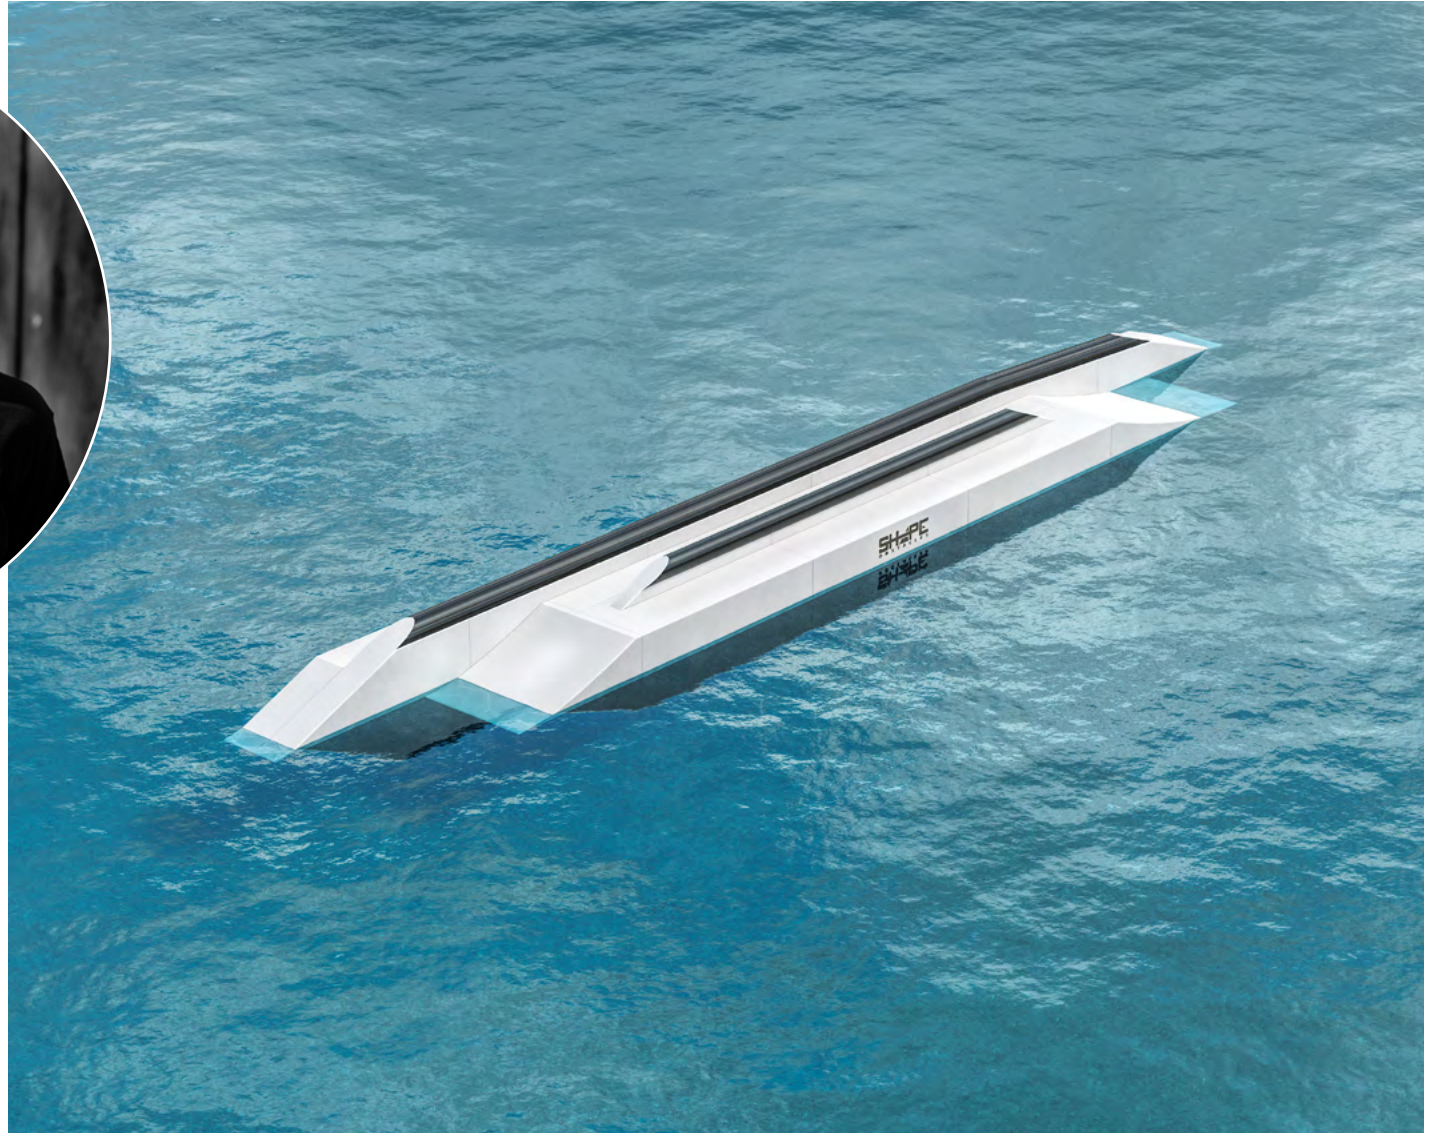

In the past couple of years I really fell in love with simply getting a dialled in nose press on rails and landing in transitions.

This feature will allow you to choose between loads of different combinations and ways of hacking it, making it accessible to everyone in the park.