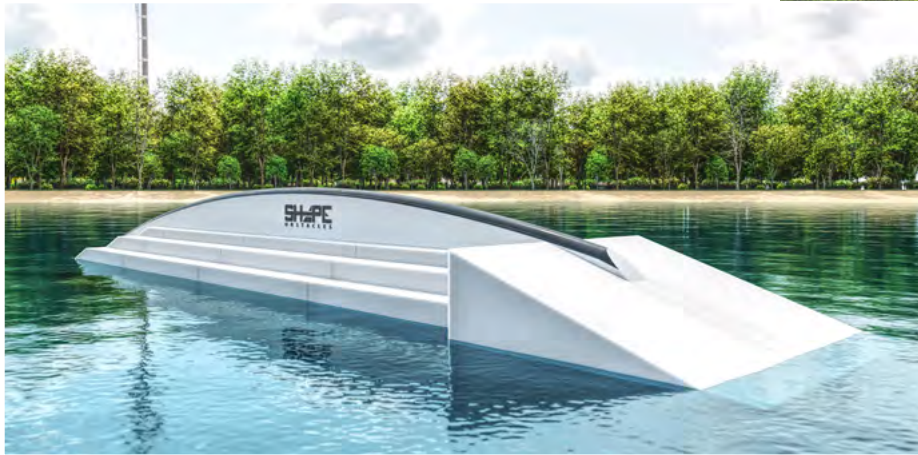

Stairs: **EUR 21,000 net**