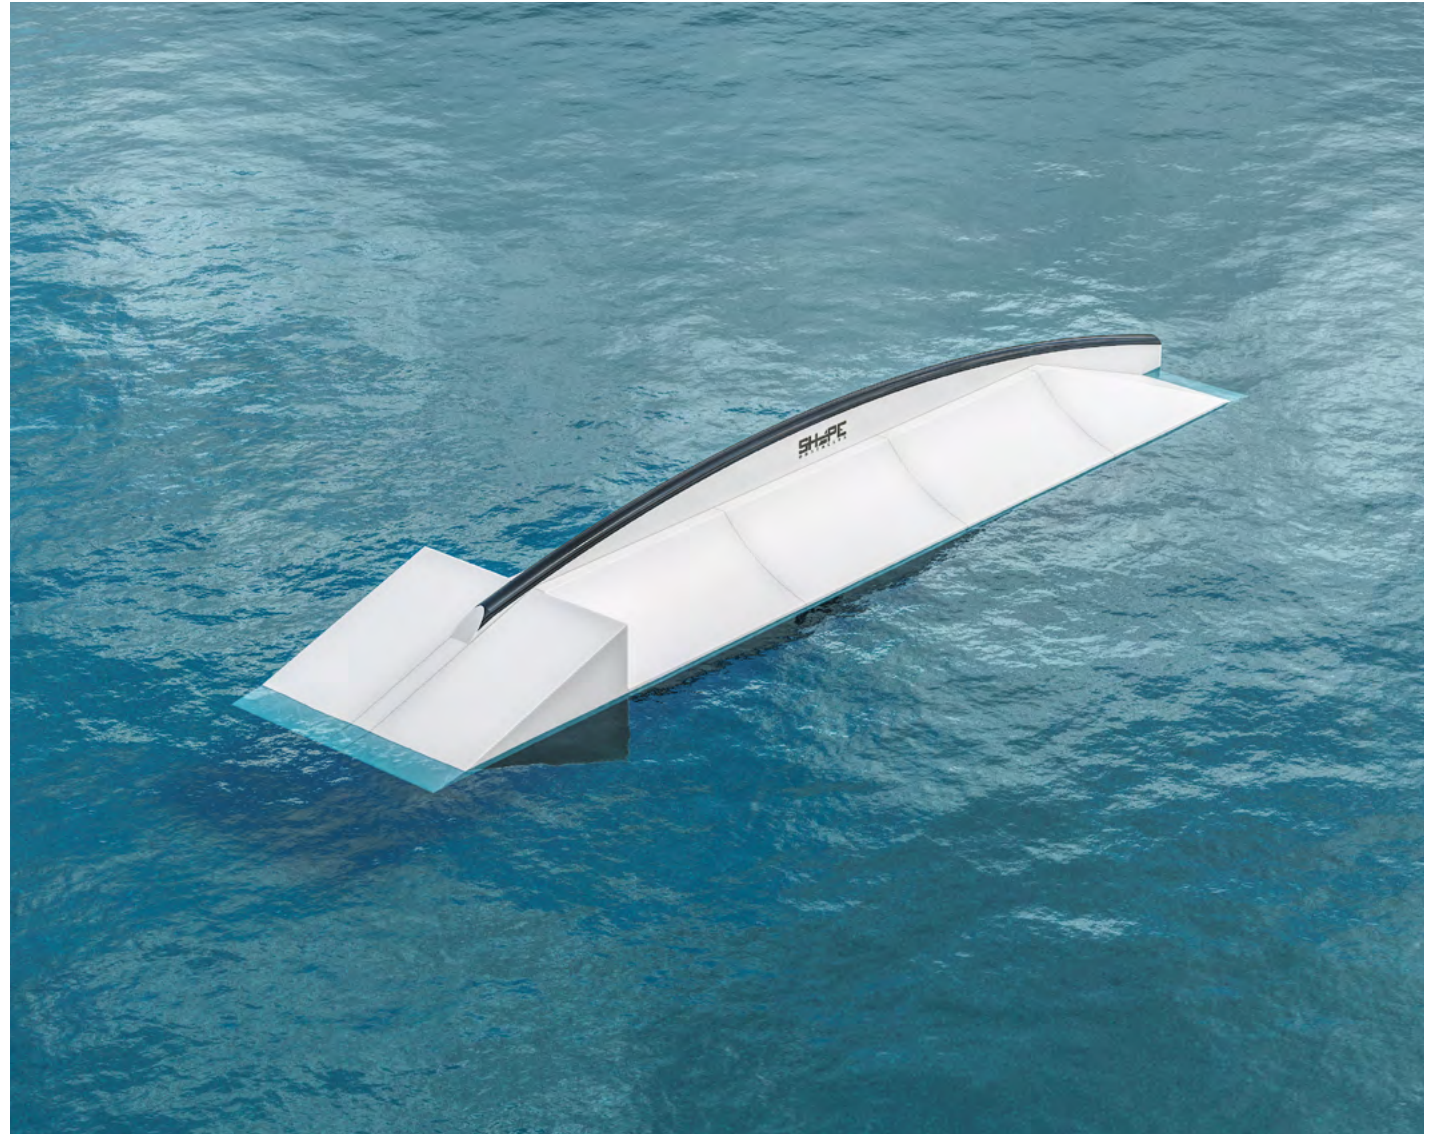

Team Series

Massi Piffaretti

Super hyped to be presenting my first signature obstacle! With inspiration from the snowboard and wakeboard scene I wanted to create a fun, smooth rail that suites all levels of riders and leaves room for creativity!

Built around a center rainbow rail, combed with a technical stair aspect and smooth transition, my signature feature is allows every level of rider to have fun and push themselves.

With interchangeable pieces, this rail allows for multiple combinations to continually give the feature a fresh feel in any park!