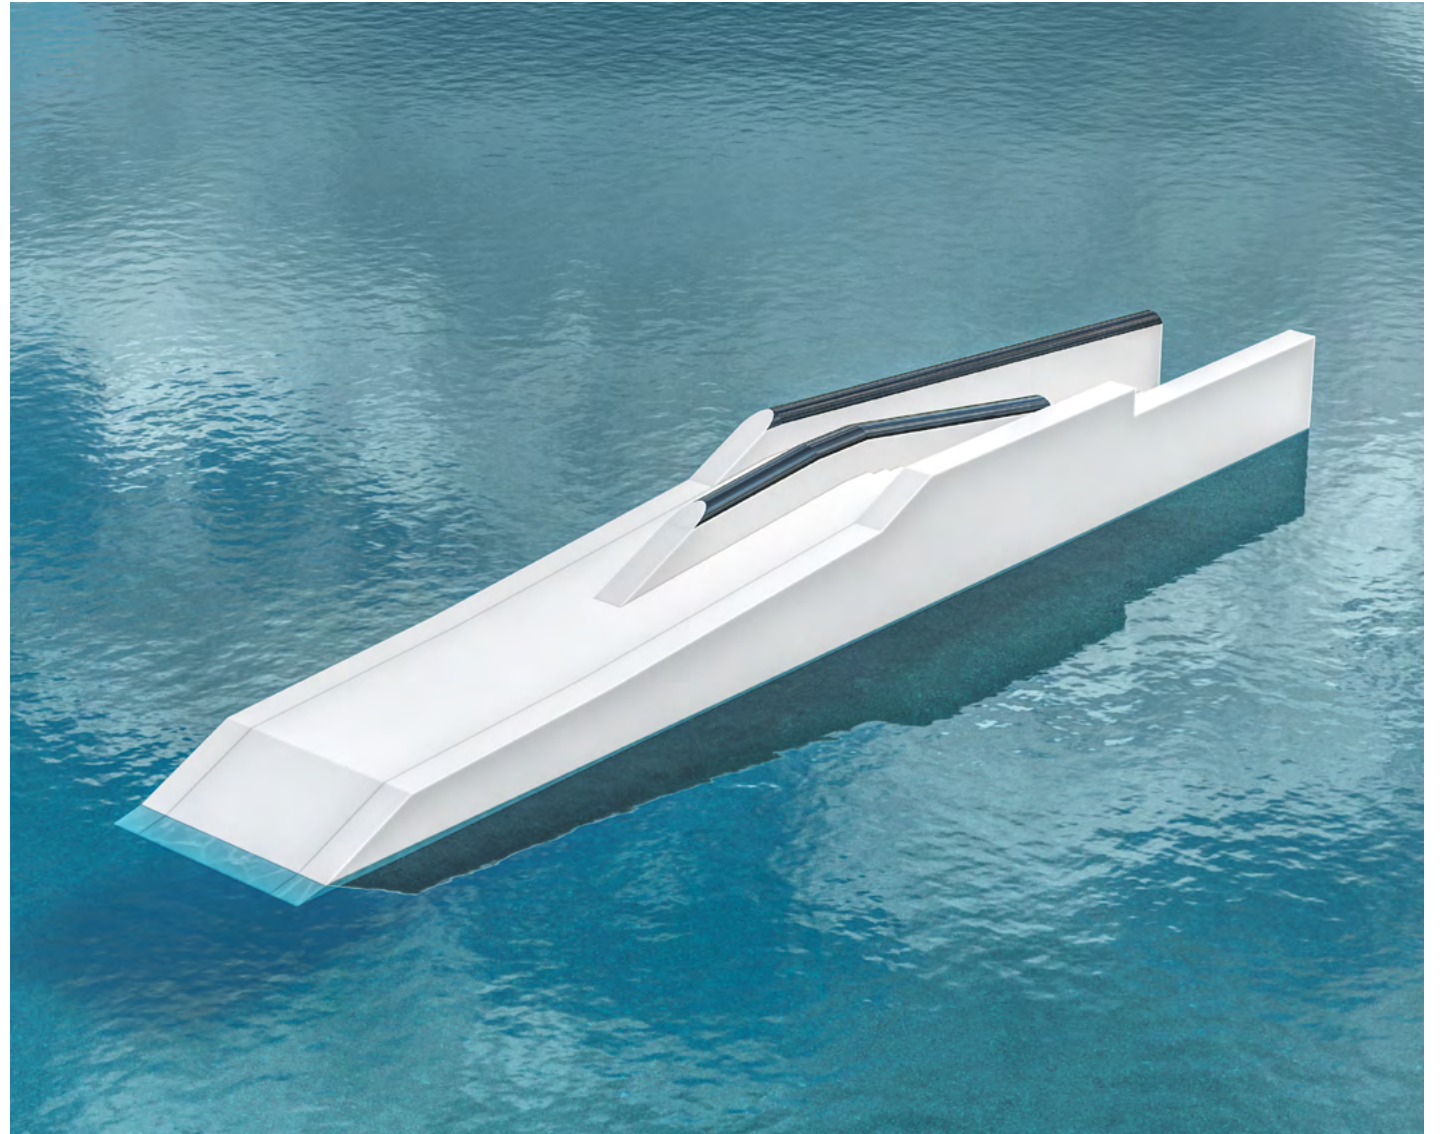

WE SHAPE YOUR CABLE

Team Series Max Milde

Shape Obstacles

Interesting facts about us

Our goal is to create innovative and high-quality wakeboard features in any kind of shape! Work-experience in combination with our passion for wakeboarding gives us the opportunity to plan and build wakeboard obstacles on a new level.

Max Milde

I've always dreamed of bringing a stair-inspired setup to wakeboarding, something unique.

My signature feature combines stairs with rail-to-rail options. A playground for creativity and endless lines. I'm a huge fan of rail-to-rails, and this design lets riders explore a wide variety of approaches and add-on rail possibilities. I hope you gonna enjoy the new playground.