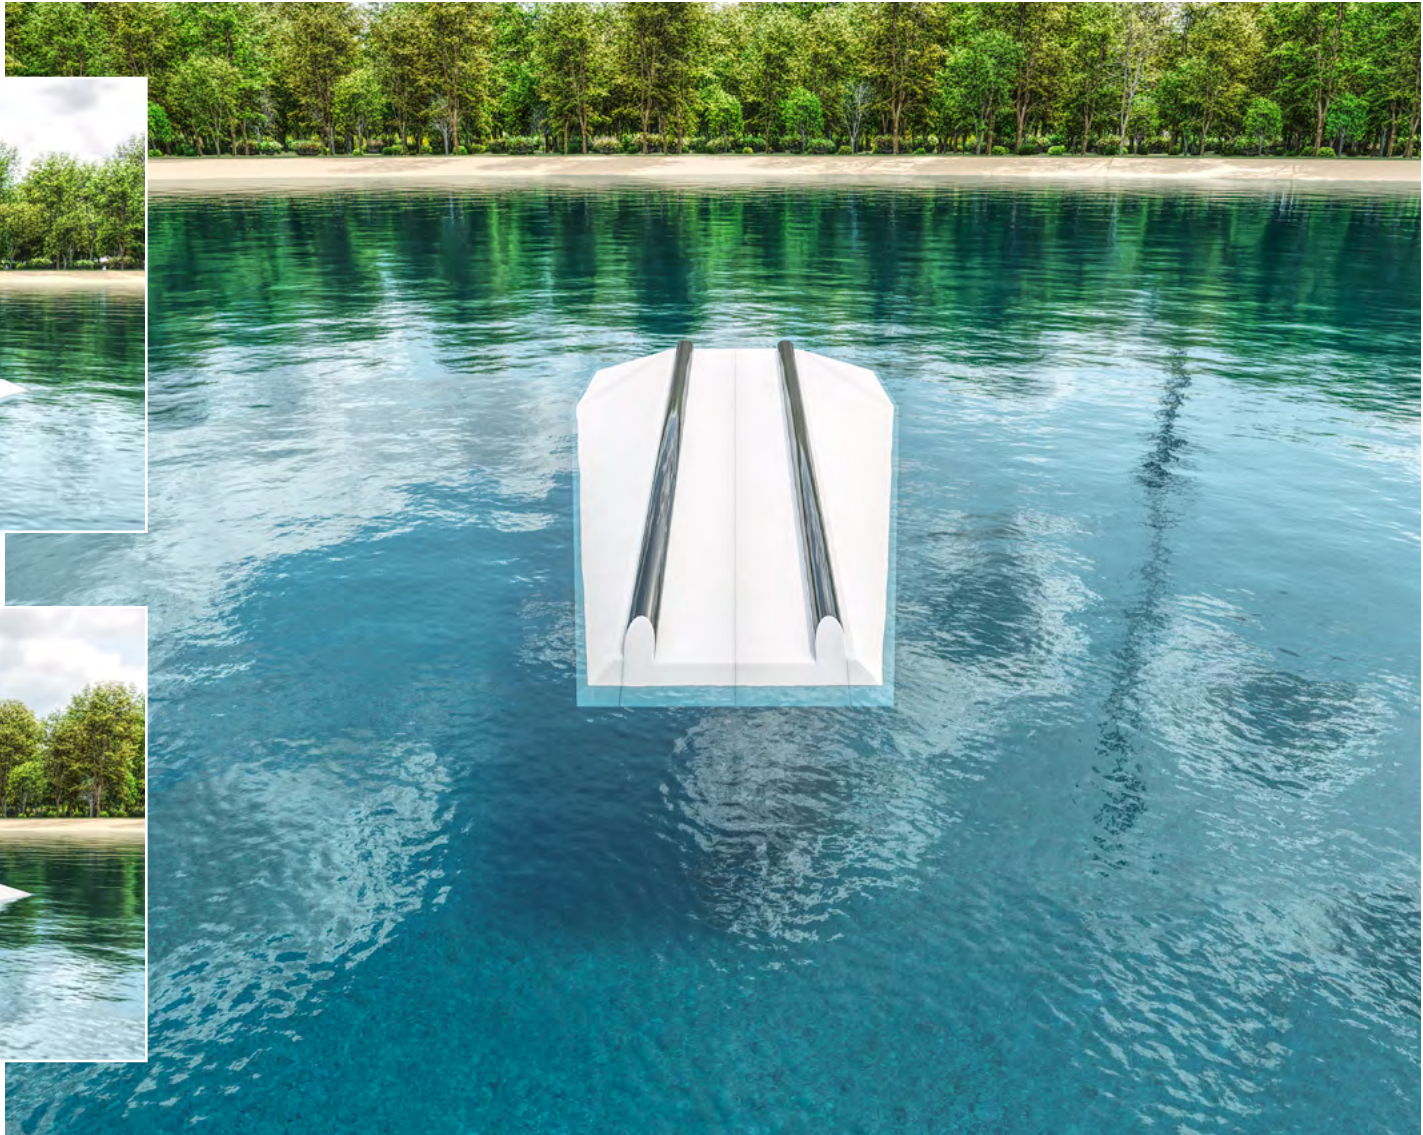

My favourite features are rail-to-rails, banks and gaps, so I tried to design something that includes all those features for a good price.

Max van Helvoort

Part 1: **EUR 24,500 net**

Part 2: **EUR 24,500 net**

Item no. 12-429-V1

 LxWxH: 1,600x400x165 cm

 4,500 kg

Complete setup: **EUR 44,500 net**

The feature is made up of 6 parts. This way you can really let your mind go free and hack it in any way possible. You can make 2 or even 3 features out of one.