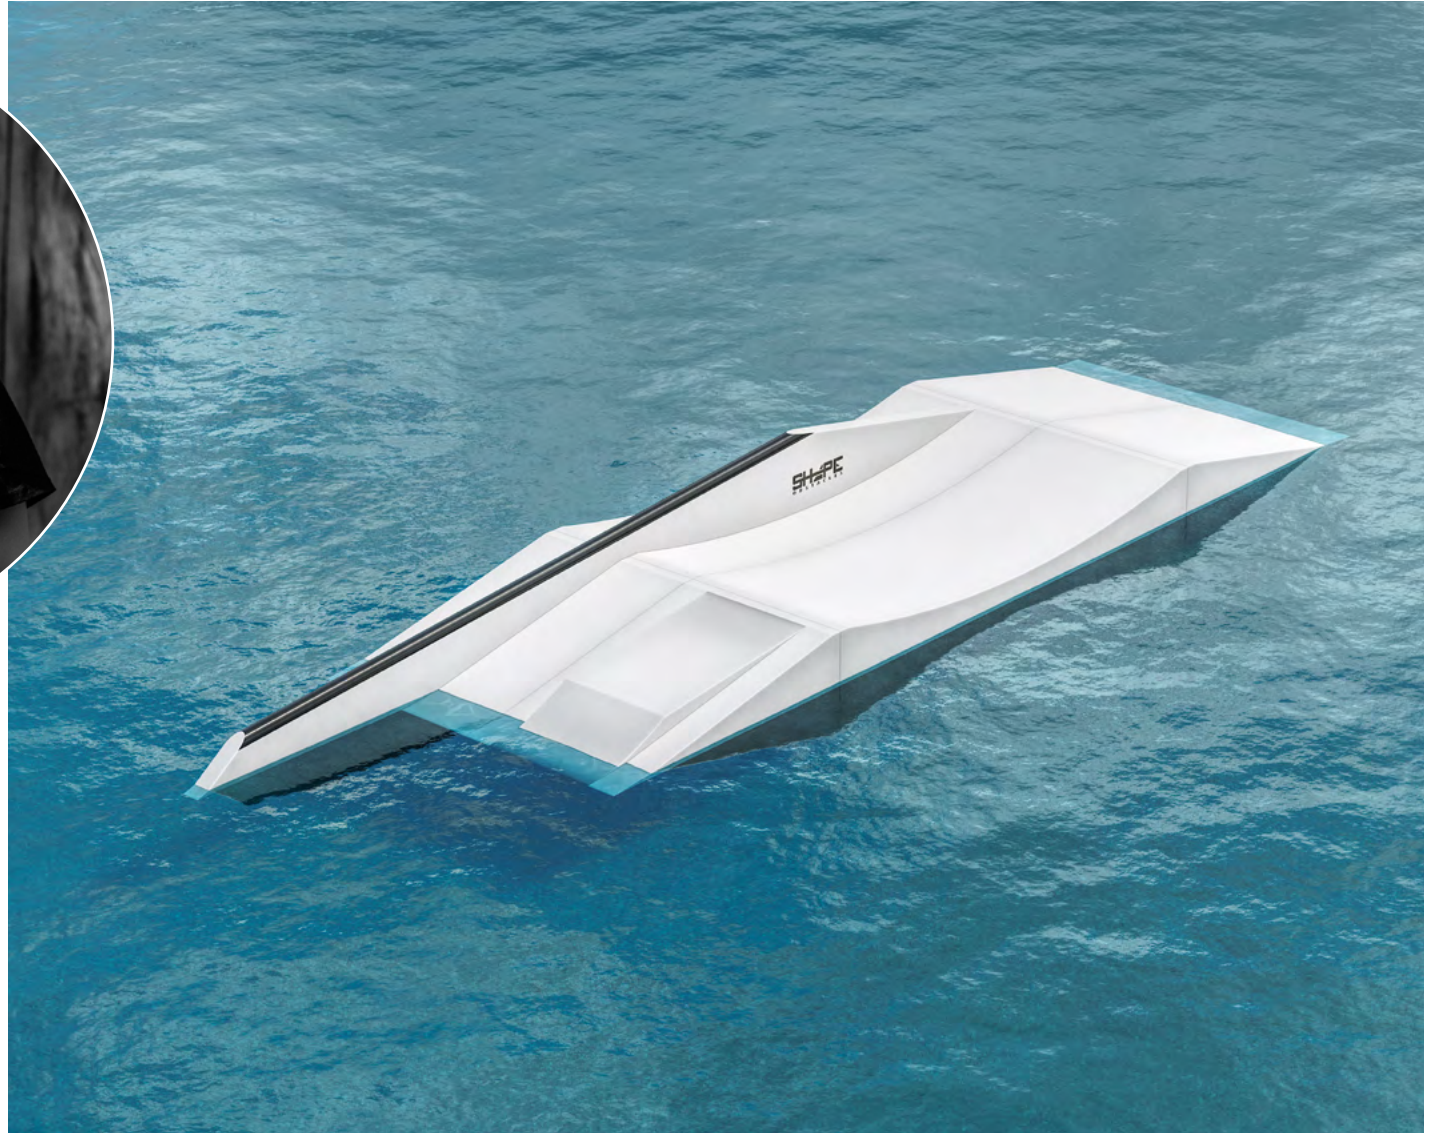

WE SHAPE YOUR CABLE

Team Series Lisa Baloo

Shape Obstacles

Interesting facts about us

Our goal is to create innovative and high-quality wakeboard features in any kind of form! Work-experience in combination with our passion for wakeboarding gives us the opportunity to plan and build wakeboard obstacles on a new level.

Lisa Baloo
Team Rider

Maxim Van Helvoort
Team Rider

Spanish Mafia
Team Rider

Shape Obstacles

pro riders and team

Team Series

I really wanted to make an obstacle that is fun to hit every lap, making it possible to find a different line every time.

My signature feature is designed for any level of riding and is suitable for any cablepark - 2.0 or the full size.

Lisa Baloo

Part 1: EUR 21,500 net

Part 2: EUR 32,500 net

Item no. 12-428-V1

 LxWxH: 2,100x400x185 cm