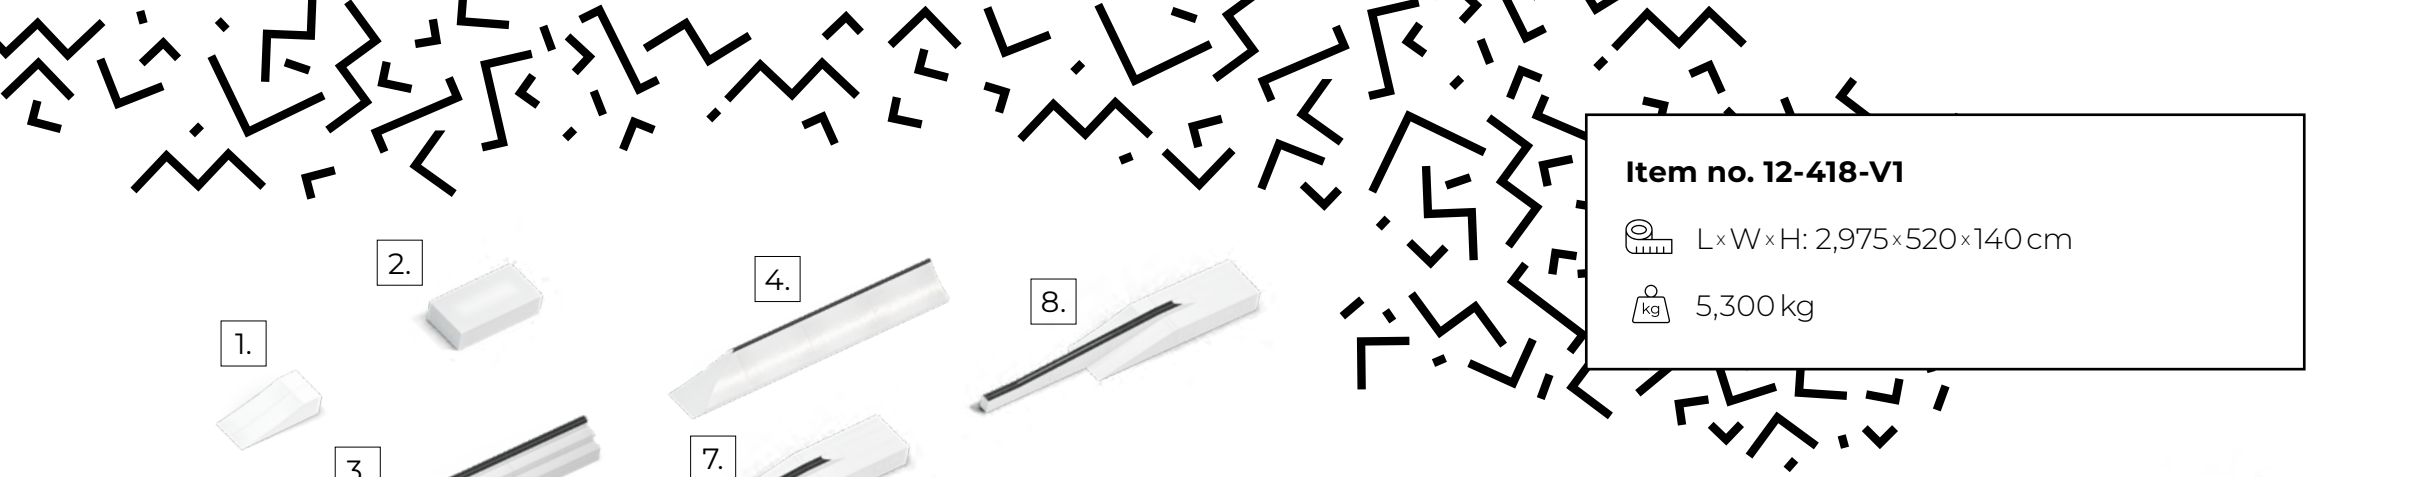

Item no. 12-418-V1
LxWxH: 2,975x520x140 cm
5,300 kg