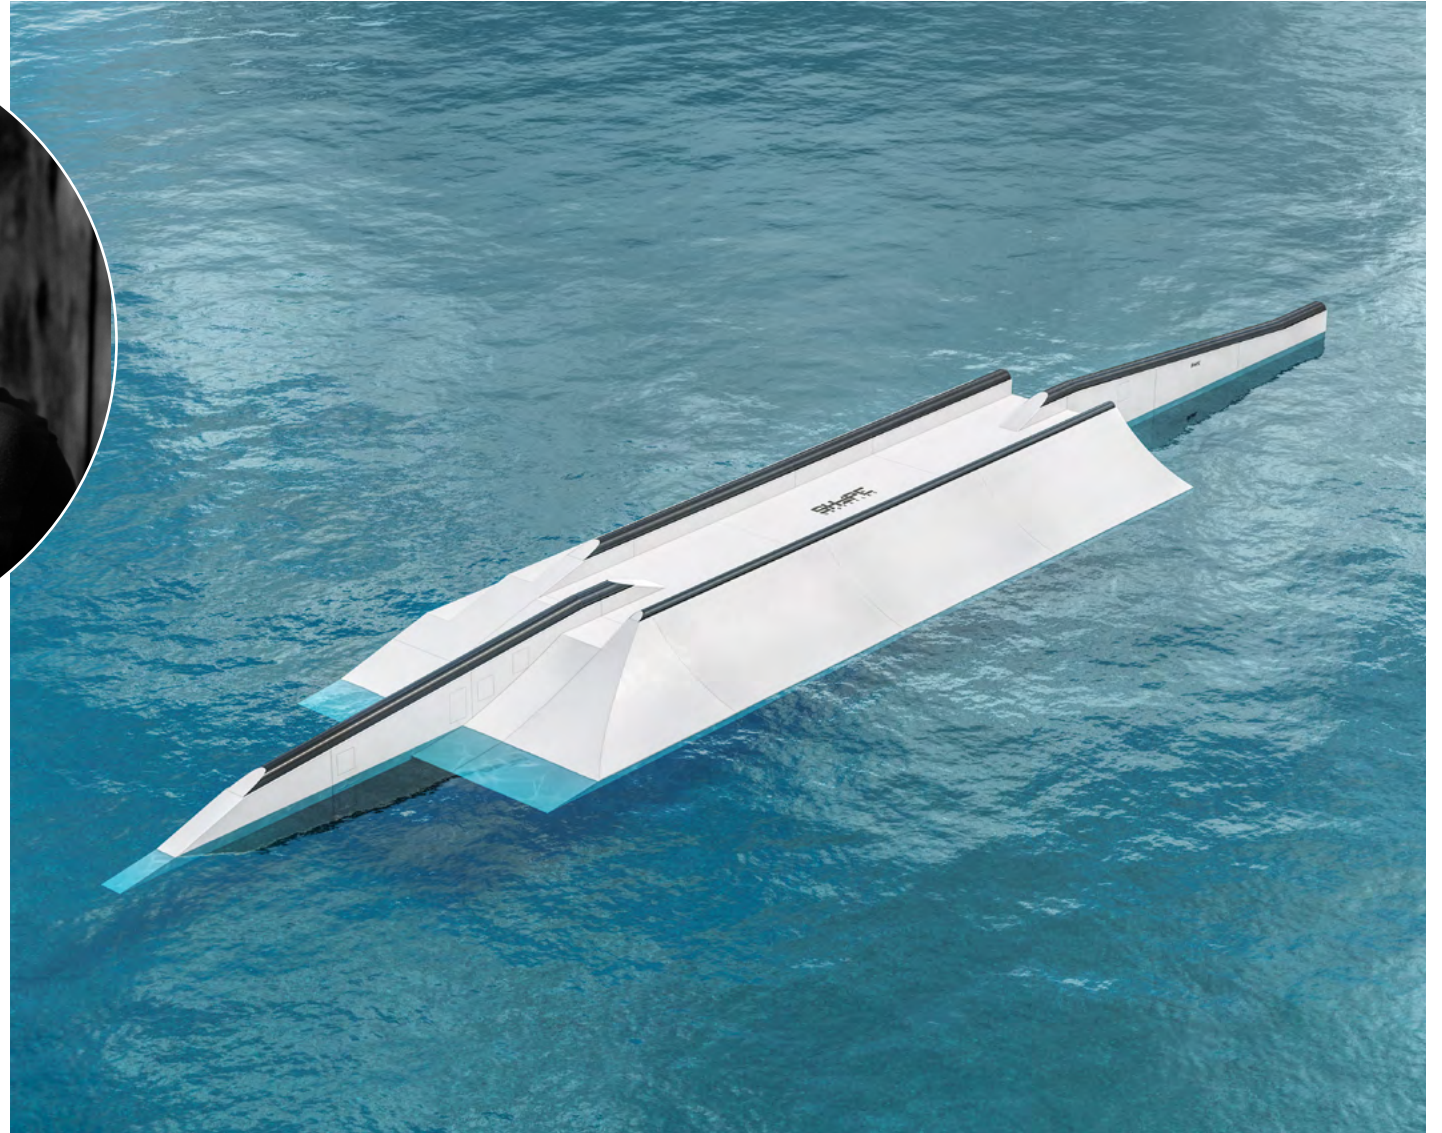

A park that remains the same all year round without moving obstacle can become boring over time.

I designed this rail with the idea that it could bring together as many existing bases as possible in today's wake, while providing the maximum possibility of hack and line combo, despite the large number of different parts. With a screwdriver and a 17 mm spanner you can quickly create something new.

Jules Charraud