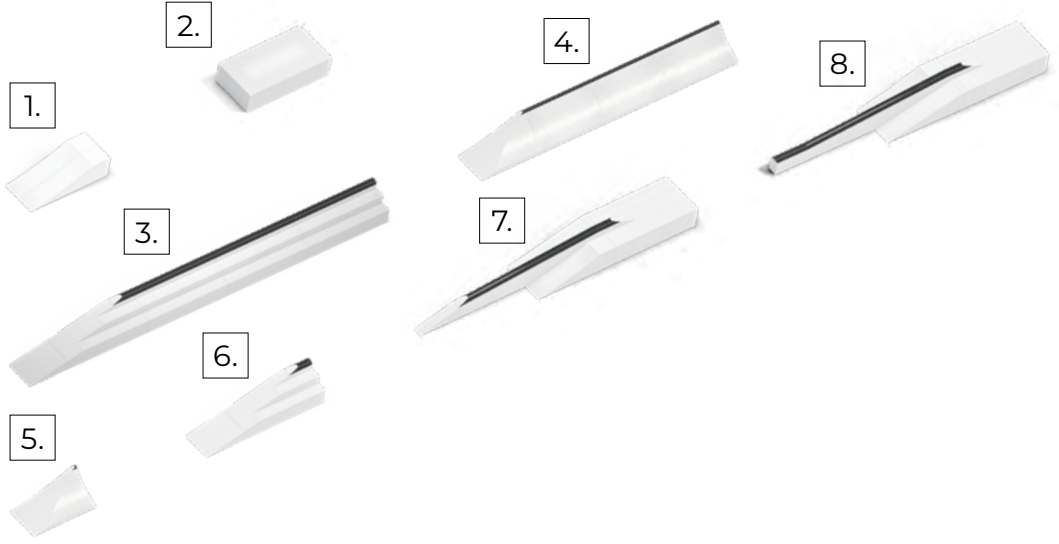

1. Kicker:
EUR 3,500.-

2. Middle Box:
EUR 4,500.-

3. Stair Exit:
EUR 21,000.-

4. Bank:
EUR 21,000.-

5. Bank Exit:
EUR 4,000.-

6. Stairs Exit:
EUR 4,500.-

7. UpRail Box:
EUR 12,500.-

8. DownRail Box:
EUR 12,500.-