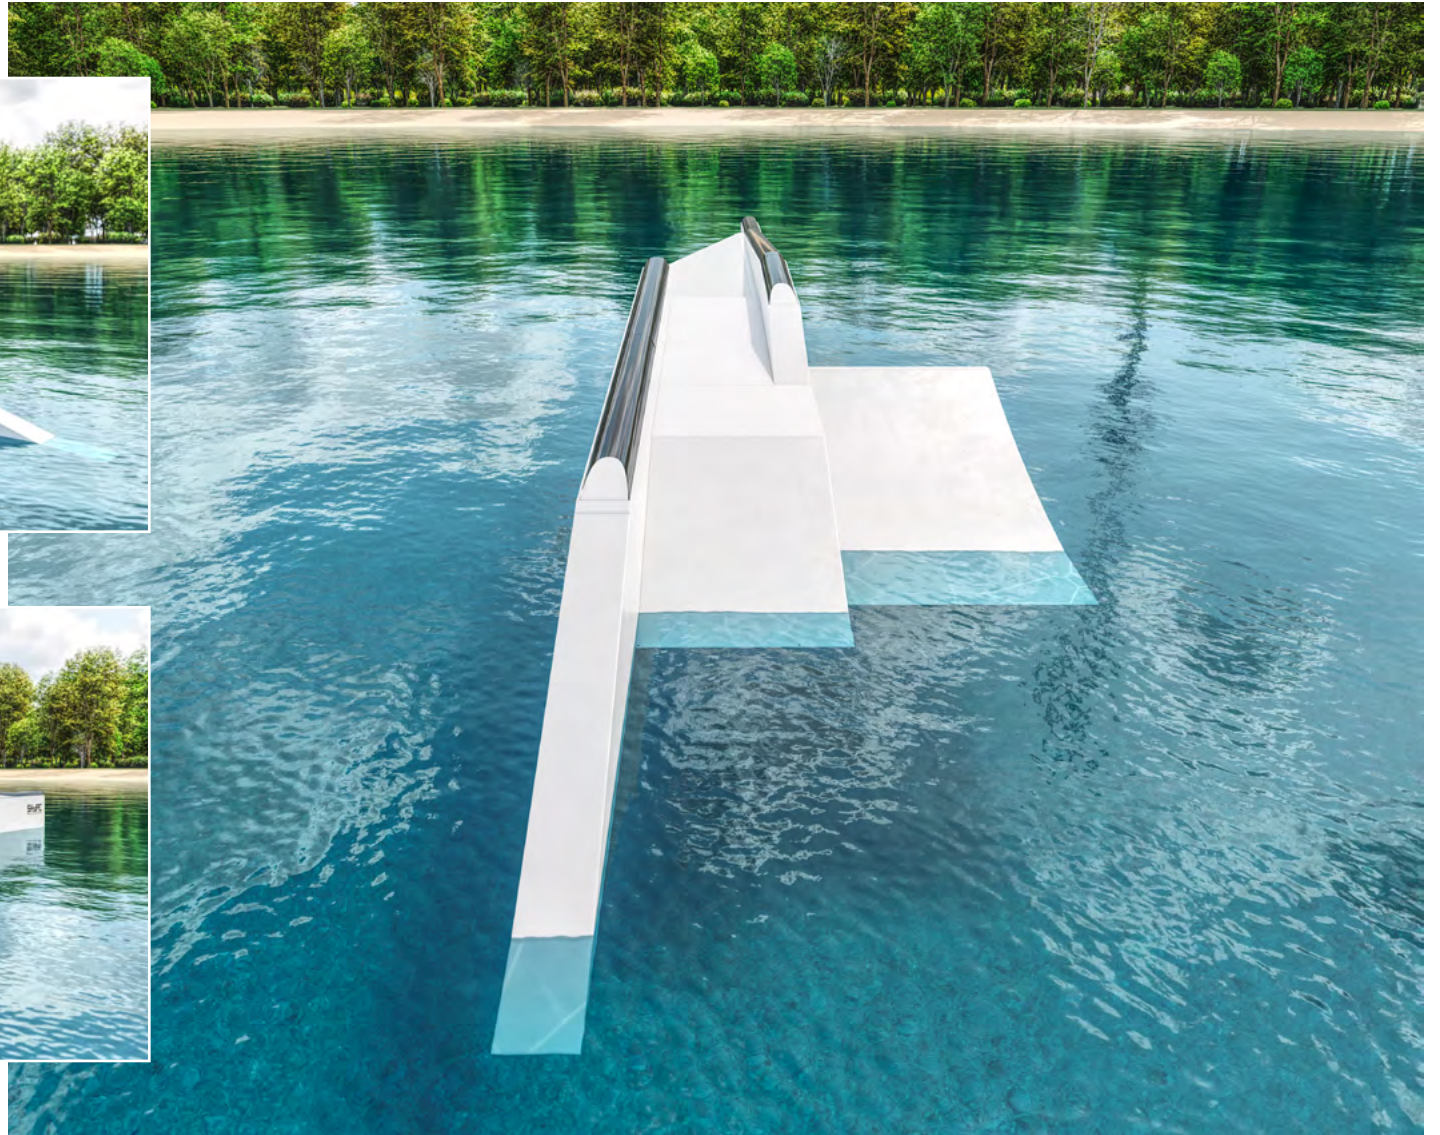

The kicker on the side and the bank next to the downrail offer a lot of different ways to hit it. Everyone can have fun on this thing!

Dom Hernler

Item no. 12-416-V4

 LxWxH: 2,120x400x180 cm

 2,600 kg

Complete setup: **EUR 42.000 net**

Doms Tank

Riding the mega ramps at lake ronix and events like Red Bull Rising High really made me want to design one myself and I'm more than stoked that Shape Obstacles gave me the chance to do so.

No more knee or back pain after hitting kickers to the flats all day. With this ramp you can boost of a kicker with a smooth landing every lap. It's designed for all riders amateurs to pros. Everyone can have a good time on it.