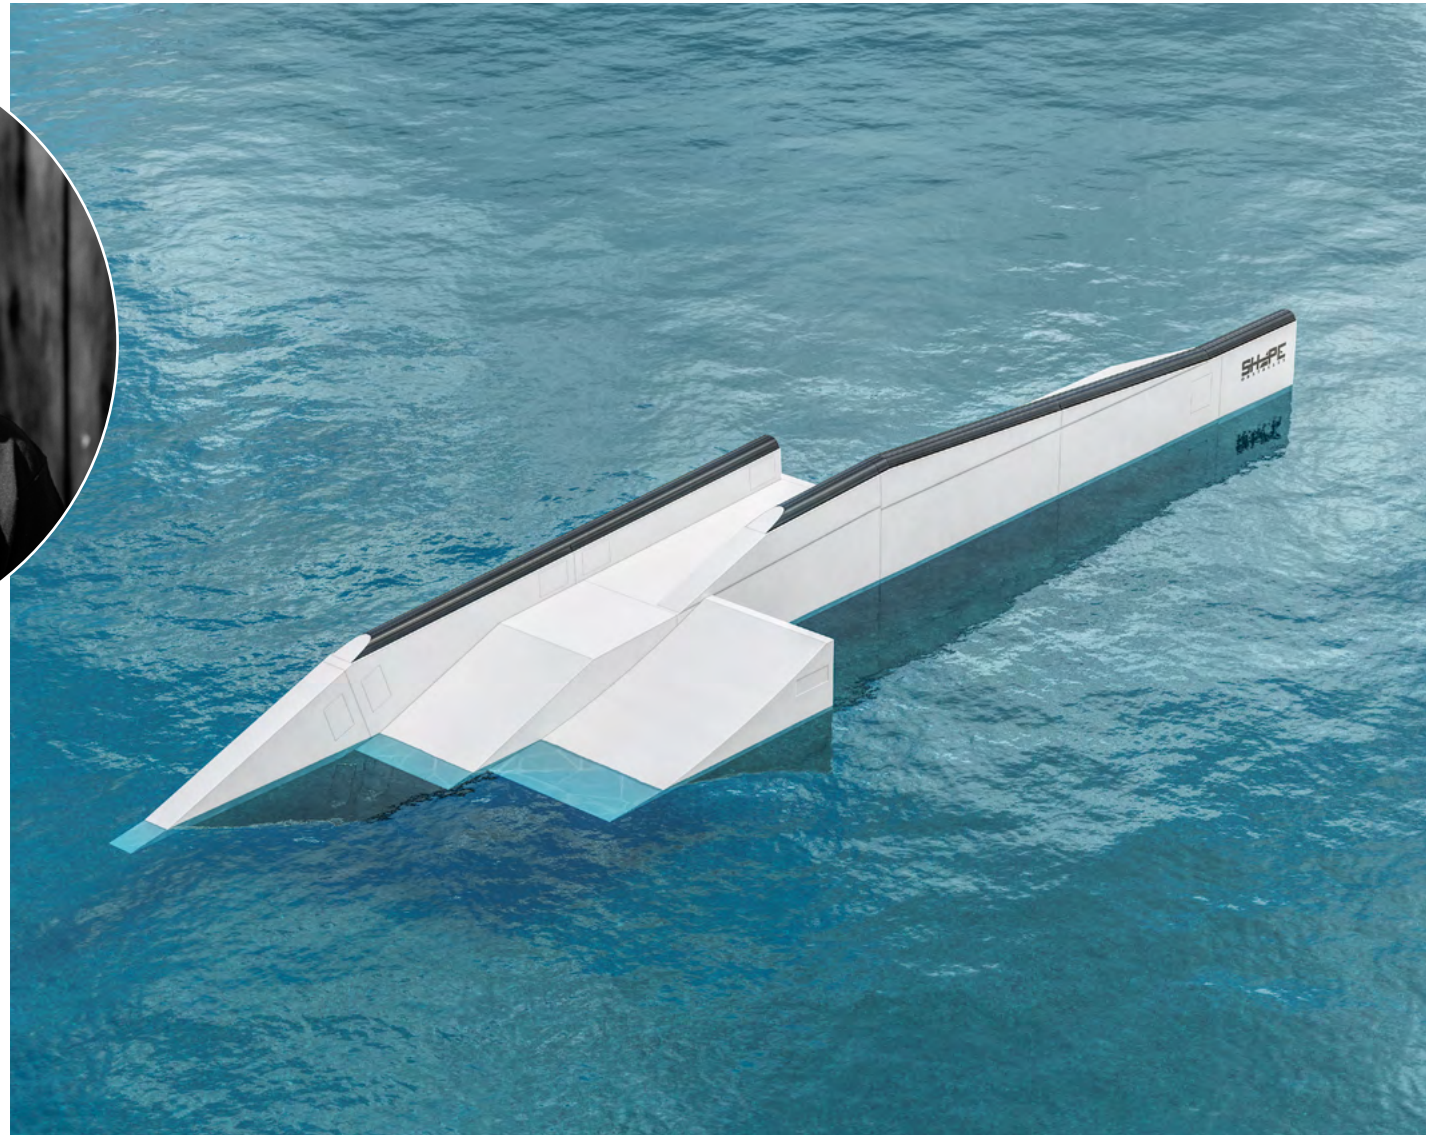

The kicker on the side and the bank next to the downrail offer a lot of different ways to hit it. Everyone can have fun on this thing!

Dom Hernler

Item no. 12-416-V4

 LxWxH: 2,120x400x180 cm

 2,600 kg

Complete setup: **EUR 42.000 net**