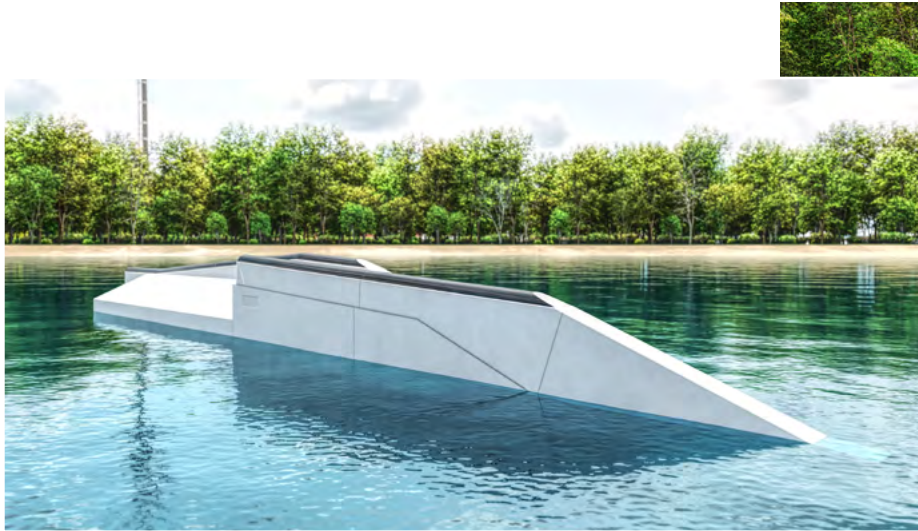

The kicker on the side and the bank next to the downrail offer a lot of different ways to hit it. Everyone can have fun on this thing!

Dom Hernler

Item no. 12-416-V4

 LxWxH: 2,120x400x180 cm

 2,600 kg

Complete setup: **EUR 42.000 net**