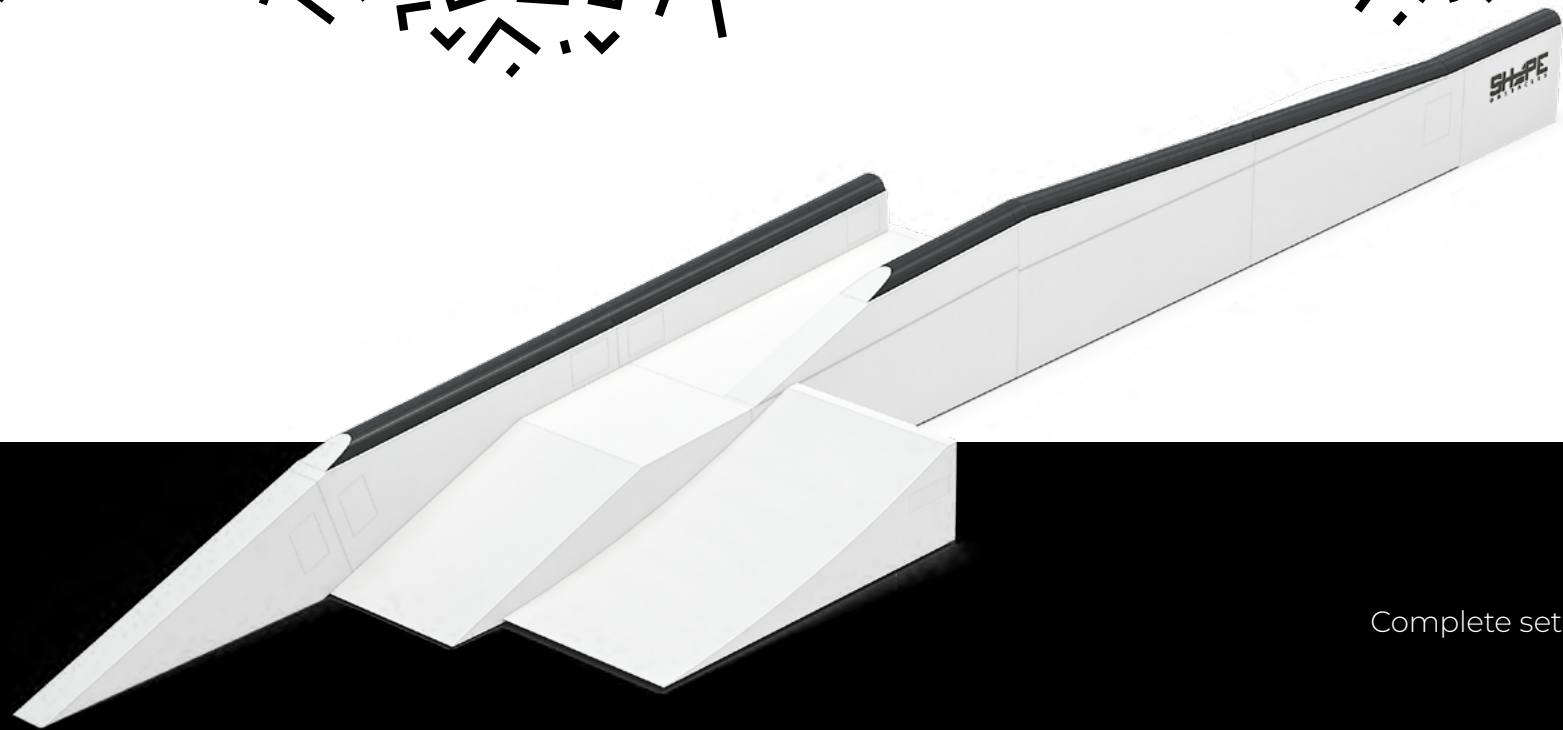

The kicker on the side and the bank next to the downrail offer a lot of different ways to hit it. Everyone can have fun on this thing!

Dom Hernler

Item no. 12-416-V4

 LxWxH: 2,120x400x180 cm

 2,600 kg

Complete setup: **EUR 42.000 net**

Doms Tank

Riding the mega ramps at lake ronix and events like Red Bull Rising High really made me want to design one myself and I'm more than stoked that Shape Obstacles gave me the chance to do so.

No more knee or back pain after hitting kickers to the flats all day. With this ramp you can boost of a kicker with a smooth landing every lap. It's designed for all riders amateurs to pros. Everyone can have a good time on it.