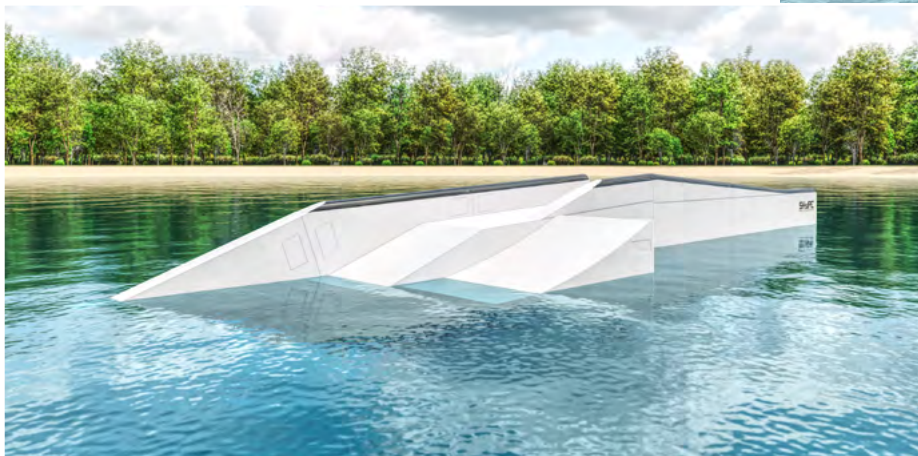

WE SHAPE YOUR CABLE

Team Series Dom Hernler

Shape Obstacles

Interesting facts about us

Our goal is to create innovative and high-quality wakeboard features in any kind of form! Work-experience in combination with our passion for wakeboarding gives us the opportunity to plan and build wakeboard obstacles on a new level.

The kicker on the side and the bank next to the downrail offer a lot of different ways to hit it. Everyone can have fun on this thing!

Dom Hernler

Item no. 12-416-V4

 LxWxH: 2,120x400x180 cm

 2,600 kg

Complete setup: **EUR 42.000 net**

Doms Tank

Riding the mega ramps at lake ronix and events like Red Bull Rising High really made me want to design one myself and I'm more than stoked that Shape Obstacles gave me the chance to do so.

No more knee or back pain after hitting kickers to the flats all day. With this ramp you can boost of a kicker with a smooth landing every lap. It's designed for all riders amateurs to pros. Everyone can have a good time on it.